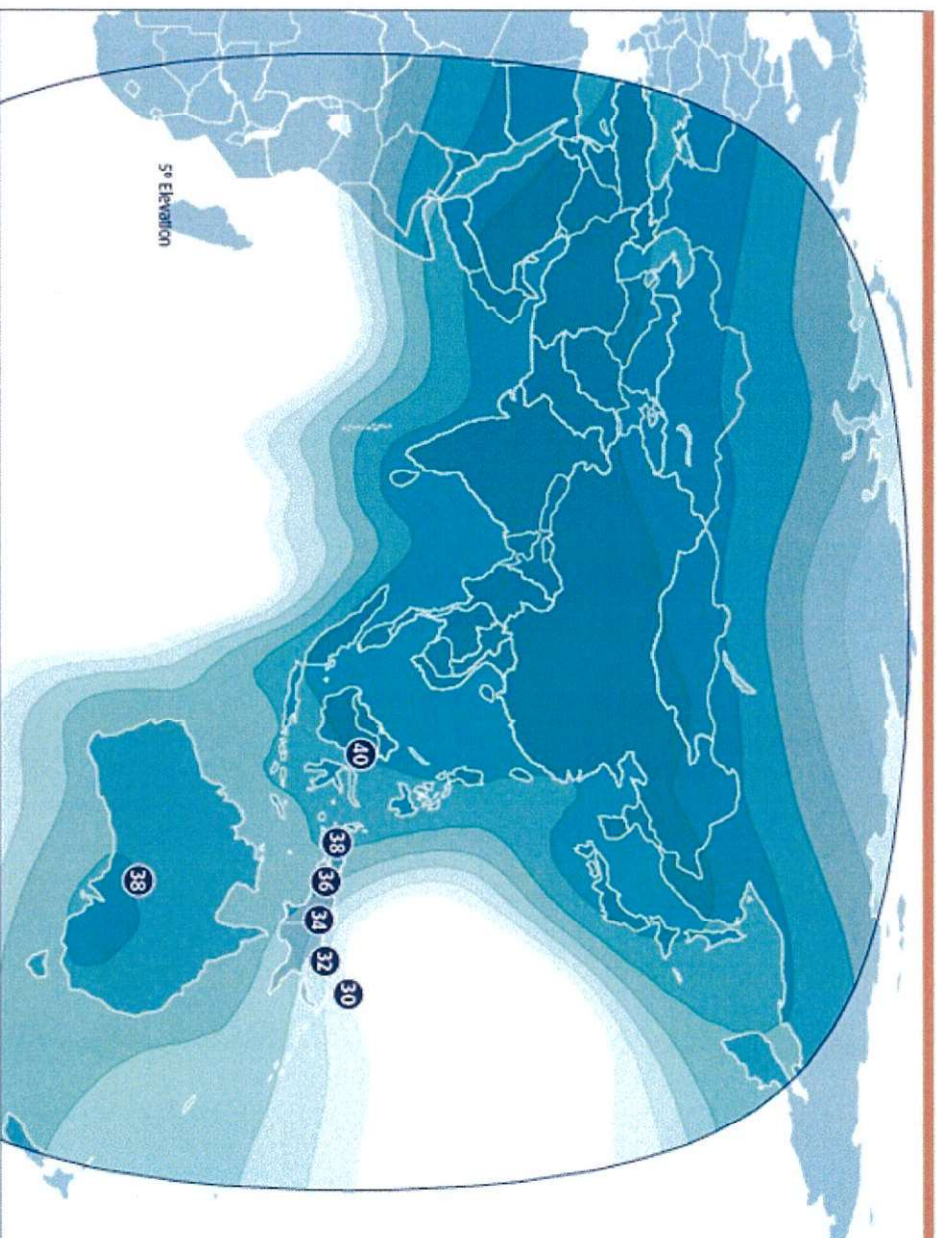

# ASIASAT

Reaching Further, Bringing You closer

## ASIASAT 5 100.5°E

C-BAND EIRP (dBW)